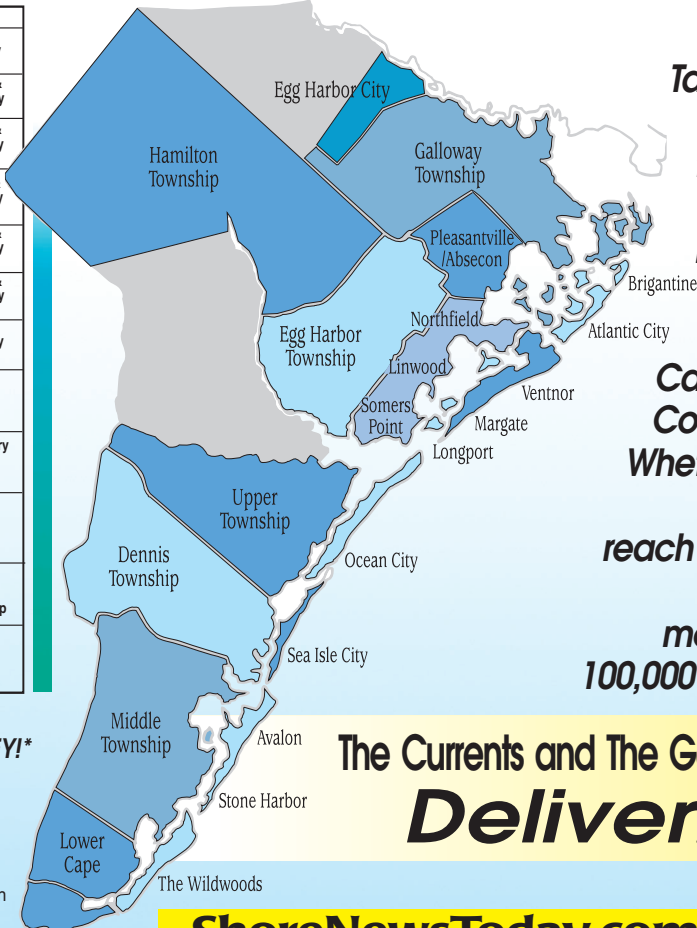

WE DELIVER SOUTH JERSEY ONE COMMUNITY AT A TIME

Network of Weekly Home Delivered Newspapers featuring Local News, Sports and Special Events for Atlantic and Cape May Counties

COVERAGE AREA

	COVERAGE AREA	AVG. CIRCULATION	DISTRIBUTION	
ATLANTIC COUNTY PUBLICATIONS	The CURRENT HAMILTON & EGG HARBOR CITY	Hamilton Twp. & Egg Harbor City 9,000*	Home Delivery & Newsstand Every Thursday	
	The CURRENT OF GALLOWAY	Galloway Township 12,000*	Home Delivery & Newsstand Every Wednesday	
	The CURRENT OF EGG HARBOR TOWNSHIP	Egg Harbor Township 14,000*	Home Delivery & Newsstand Every Wednesday	
	The CURRENT OF LINWOOD, NORTHFIELD & SOMERS POINT	Linwood, Northfield & Somers Point 11,500*	Home Delivery & Newsstand Every Wednesday	
	The CURRENT OF DOWNBEACH	Margate, Ventnor & Longport 7,500*	Home Delivery & Newsstand Every Thursday	
	The CURRENT OF ABSECON/PLEASANTVILLE	Absecon, Pleasantville 8,500*	Home Delivery & Newsstand Every Thursday	
	The BEACHCOMBER News	Brigantine 5,000*	Newsstand Every Friday	
	CAPE MAY COUNTY PUBLICATIONS	Upper Township GAZETTE	Upper Twp., Sea Isle City, Strathmere 7,000*	Home Delivery Every Thursday
		Ocean City GAZETTE	Ocean City 7,500*	Home Delivery Every Wednesday & Newsstand
		Middle Township GAZETTE	Middle Twp., Dennis Twp., Stone Harbor, Avalon 9,500*	Home Delivery & Newsstand County-wide.
The Wildwood LEADER		The Wildwoods 6,500*	Home Delivery Wednesday Summer Bulk Drop	
Cape May GAZETTE		Cape May, N. Cape May, W. Cape May, Erma, Townbank, Cold Spring, Villas 8,500*	Home Delivery Thursday Summer Bulk Drop	

Target the areas that you need to reach in Atlantic and Cape May Counties ... Whether you want to reach a single town or more than 100,000 Homes.

FULL RUN CIRCULATION: 106,500 - THE LARGEST CIRCULATED NEWSPAPER IN SOUTH JERSEY!*