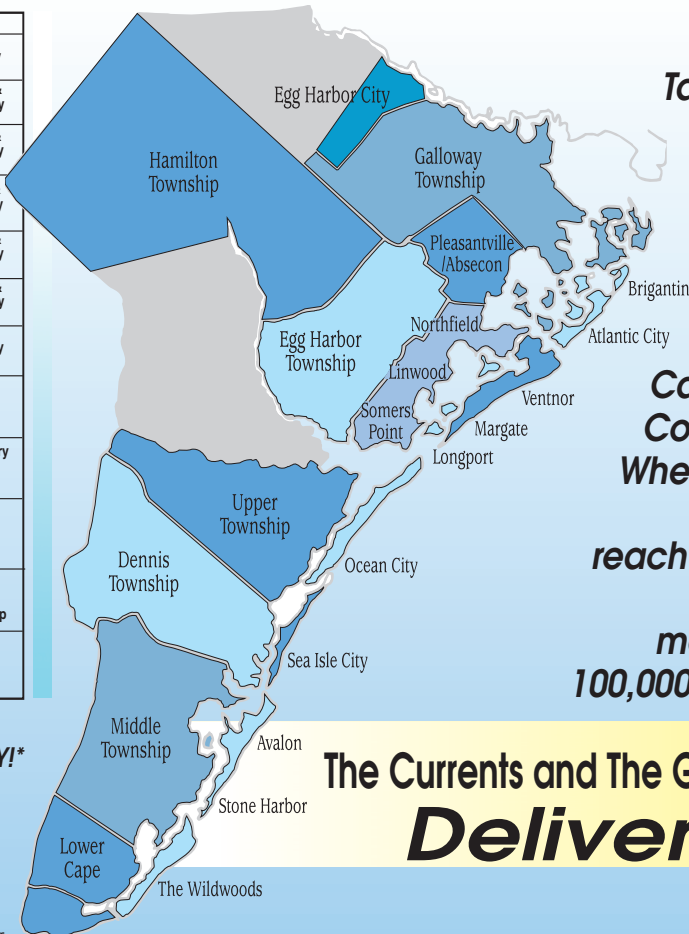

WE DELIVER SOUTH JERSEY ONE COMMUNITY AT A TIME

Network of Weekly Home Delivered Newspapers featuring Local News,
Sports and Special Events for Atlantic and Cape May Counties

COVERAGE AREA

| | COVERAGE AREA | AVG. CIRCULATION | DISTRIBUTION |
|------------------------------|---|------------------|---|
| ATLANTIC COUNTY PUBLICATIONS | The CURRENT HAMILTON & EGG HARBOR CITY | 9,000* | Home Delivery & Newsstand Every Thursday |
| | The CURRENT OF GALLOWAY | 12,000* | Home Delivery & Newsstand Every Wednesday |
| | The CURRENT OF EGG HARBOR TOWNSHIP | 14,000* | Home Delivery & Newsstand Every Wednesday |
| | The CURRENT OF LINWOOD, NORTHFIELD & SOMERS POINT | 11,500* | Home Delivery & Newsstand Every Wednesday |
| | The CURRENT OF DOWNBEACH | 7,500* | Home Delivery & Newsstand Every Thursday |
| | The CURRENT OF ABSECON/PLEASANTVILLE | 8,500* | Home Delivery & Newsstand Every Thursday |
| CAPE MAY COUNTY PUBLICATIONS | THE BEACHCOMBER New | 5,000* | Newsstand Every Friday |
| | Upper Township GAZETTE | 7,000* | Home Delivery Every Thursday |
| | Ocean City GAZETTE | 7,500* | Home Delivery Every Wednesday & Newsstand |
| | Middle Township GAZETTE | 9,500* | Home Delivery & Newsstand County-wide. |
| | The Wildwood LEADER | 6,500* | Home Delivery Wednesday Summer Bulk Drop |
| | Cape May GAZETTE | 8,500* | Home Delivery Thursday Summer Bulk Drop |

Target the areas that you need to reach in Atlantic and Cape May Counties ... Whether you want to reach a single town or more than 100,000 Homes.

**FULL RUN CIRCULATION: 106,500 -
THE LARGEST CIRCULATED NEWSPAPER IN SOUTH JERSEY!***

The SandPaper serving Ocean City and southern Atlantic County

free•time serving The Wildwoods